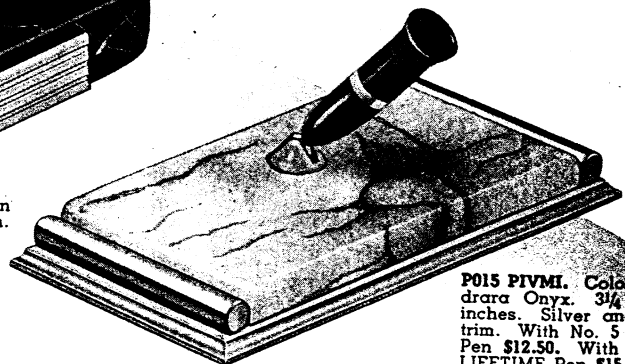

N108 CABAF. Gold Mirror similar to N198. With LIFETIME Pen $12.50.

P015 PIVMI. Colored Pedrara Onyx. $3\frac{1}{4}$ x $5\frac{1}{4}$ inches. Silver and gold trim. With No. 5 Brown LIFETIME Pen $15.00.

The Desk Sets illustrated on this page with LIFETIME Pens are also available with AUTOGRAPH LIFETIME Pens for facsimile signature engraving (see pages 3 and 21) at $8.00 additional per Pen.